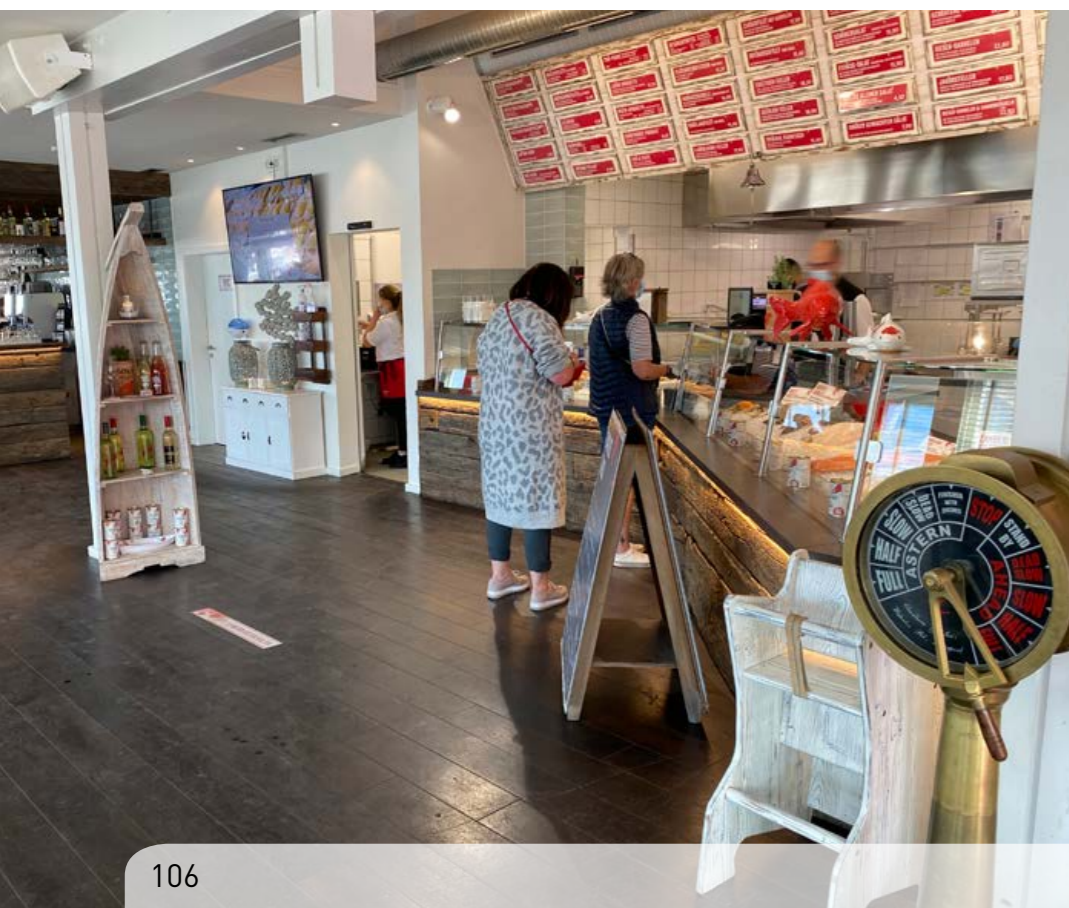

ALBATROS 6,0 x 6,0 m

ALBATROS Ø 6,0 m

L'Apert'Thé

RESTAURANT
STRANDBLEBEN
HOTEL

FILIUS 2,5 x 2,5 m

ALBATROS 3,5 x 5,0 m

ALBATROS 5,0 x 5,85 m

ALBATROS 6,0 x 8,0 m