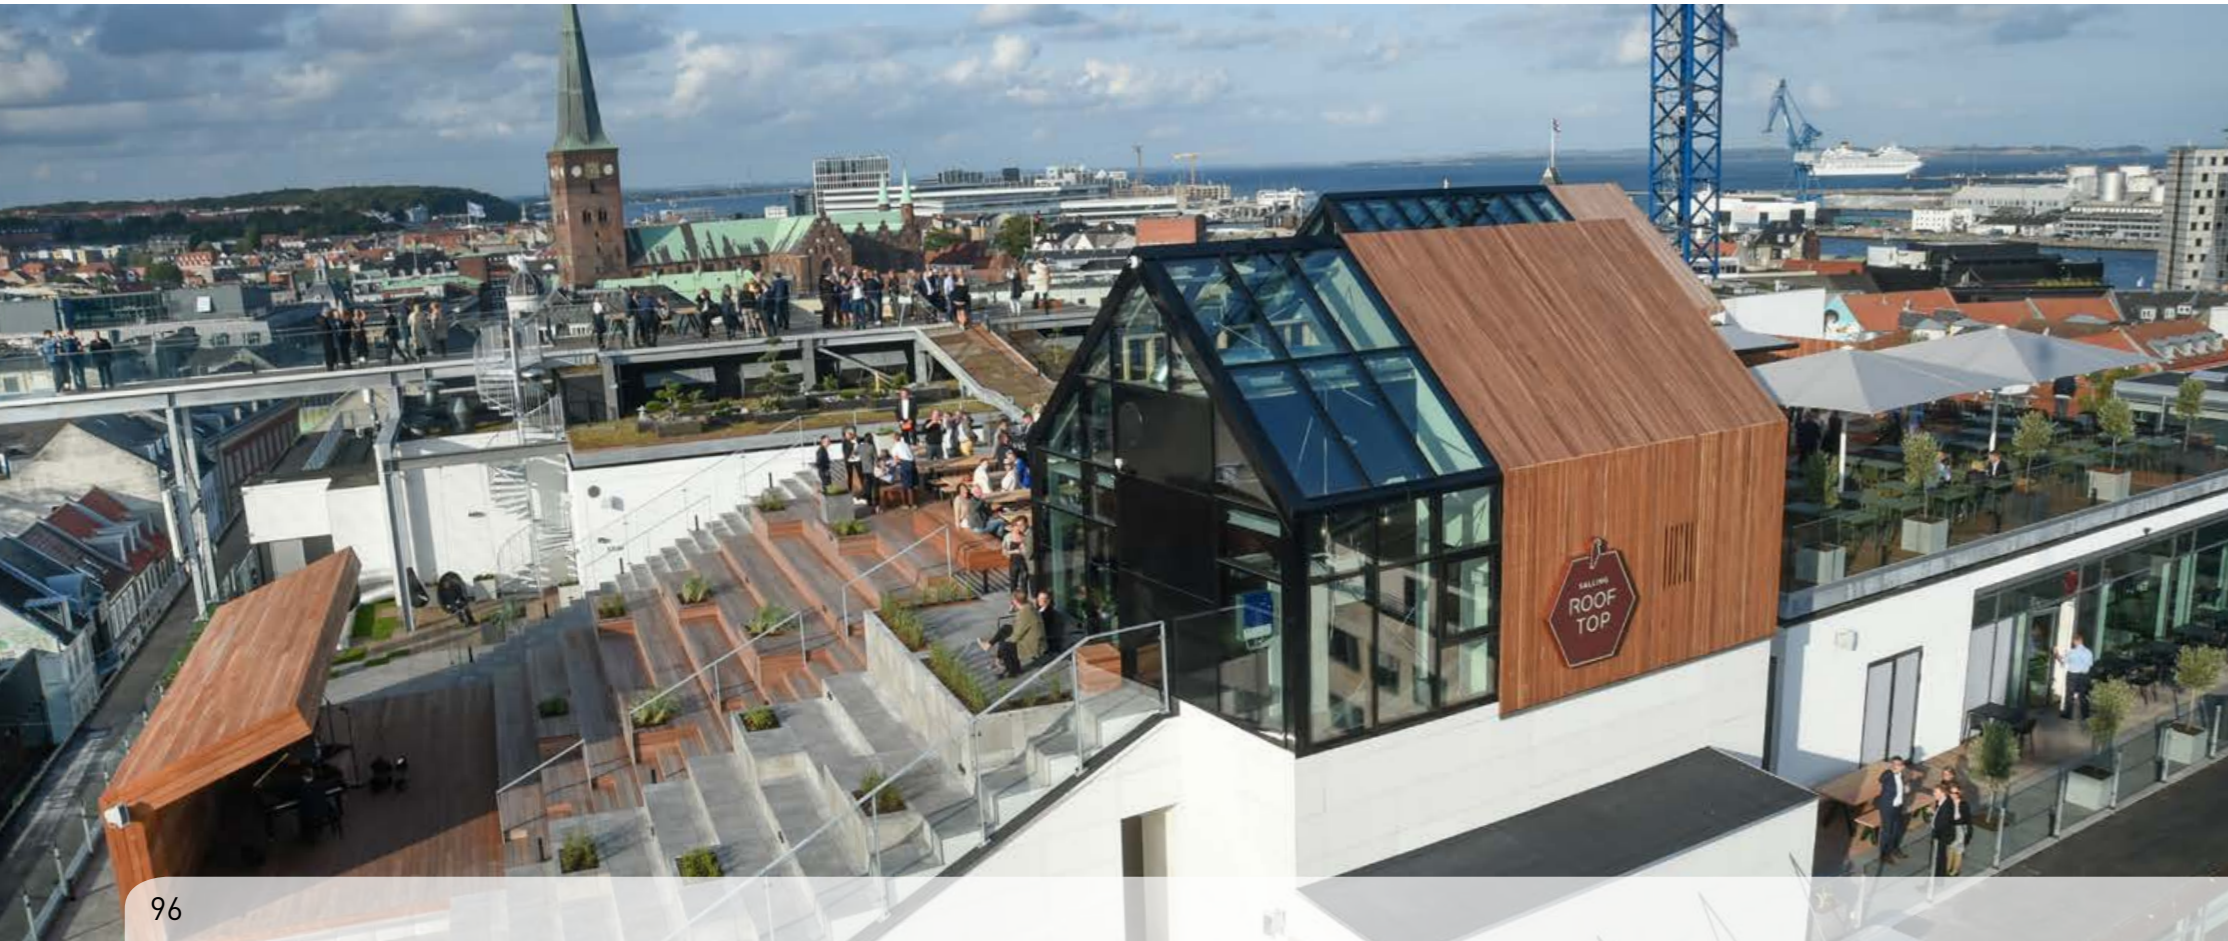

ALBATROS 6,0 x 6,0 m

ALBATROS Ø 6,0 m

L'Apert'Thé

RESTAURANT
STRANDBLEBEN
HOTEL

FILIUS 2,5 x 2,5 m

ALBATROS 3,5 x 5,0 m

ALBATROS 5,0 x 5,85 m

ALBATROS 6,0 x 8,0 m