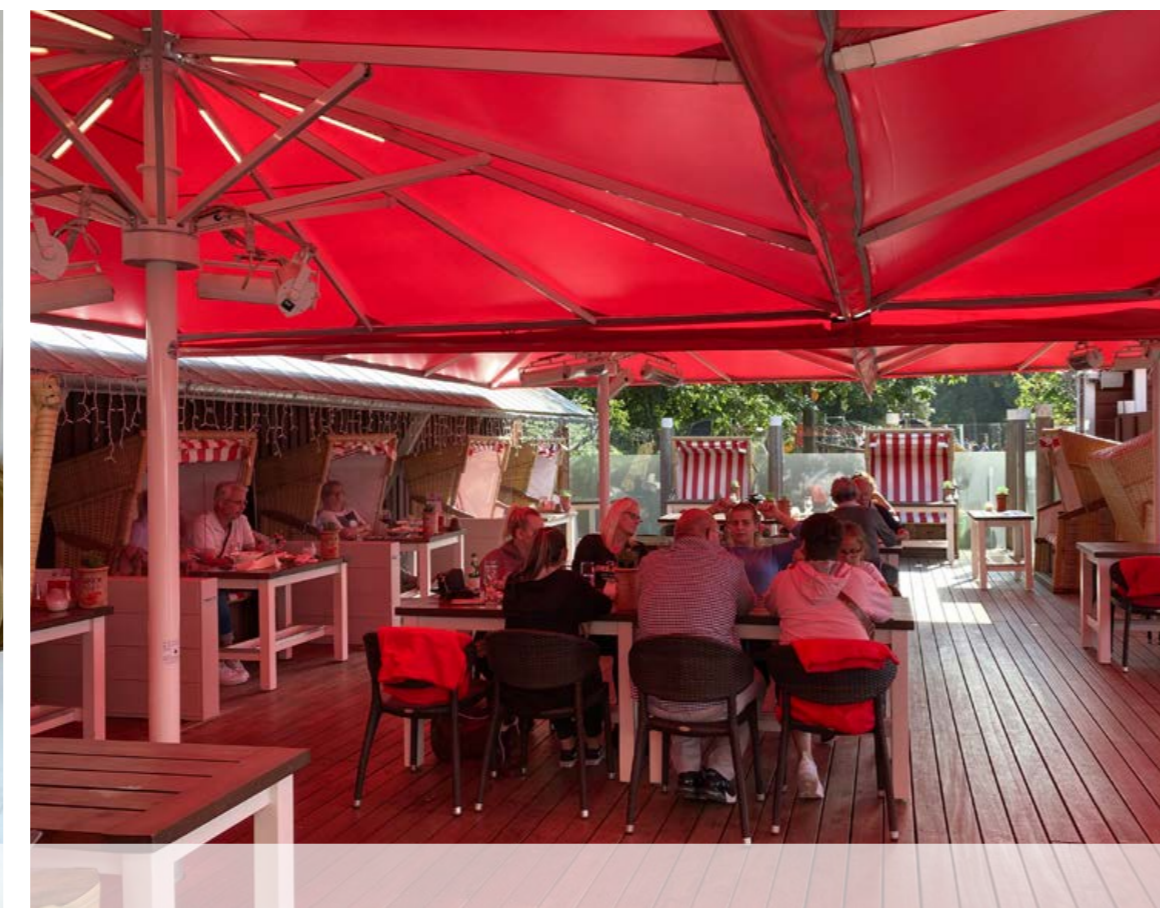

ALBATROS 6,0 x 6,0 m

ALBATROS Ø 6,0 m

L'Apert'Thé

RESTAURANT
STRANDBLEBEN
HOTEL

FILIUS 2,5 x 2,5 m

ALBATROS 3,5 x 5,0 m

ALBATROS 5,0 x 5,85 m

ALBATROS 6,0 x 8,0 m