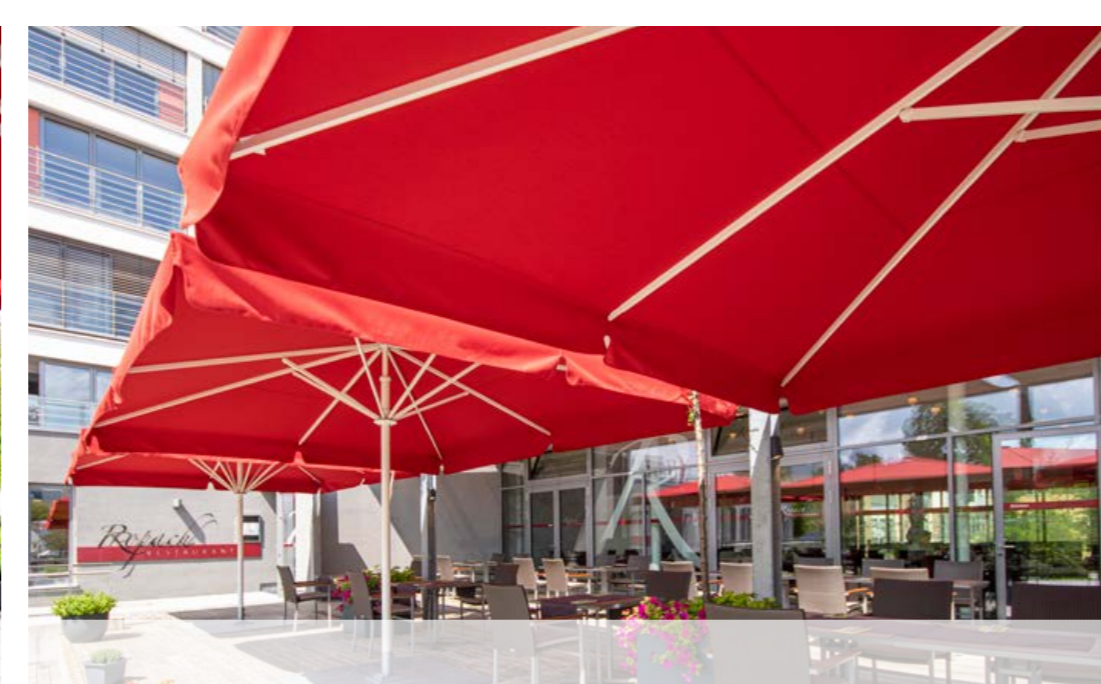

SCHATTELLO 4,0 x 4,0 m

SCHATTELLO 4,0 x 4,5 m