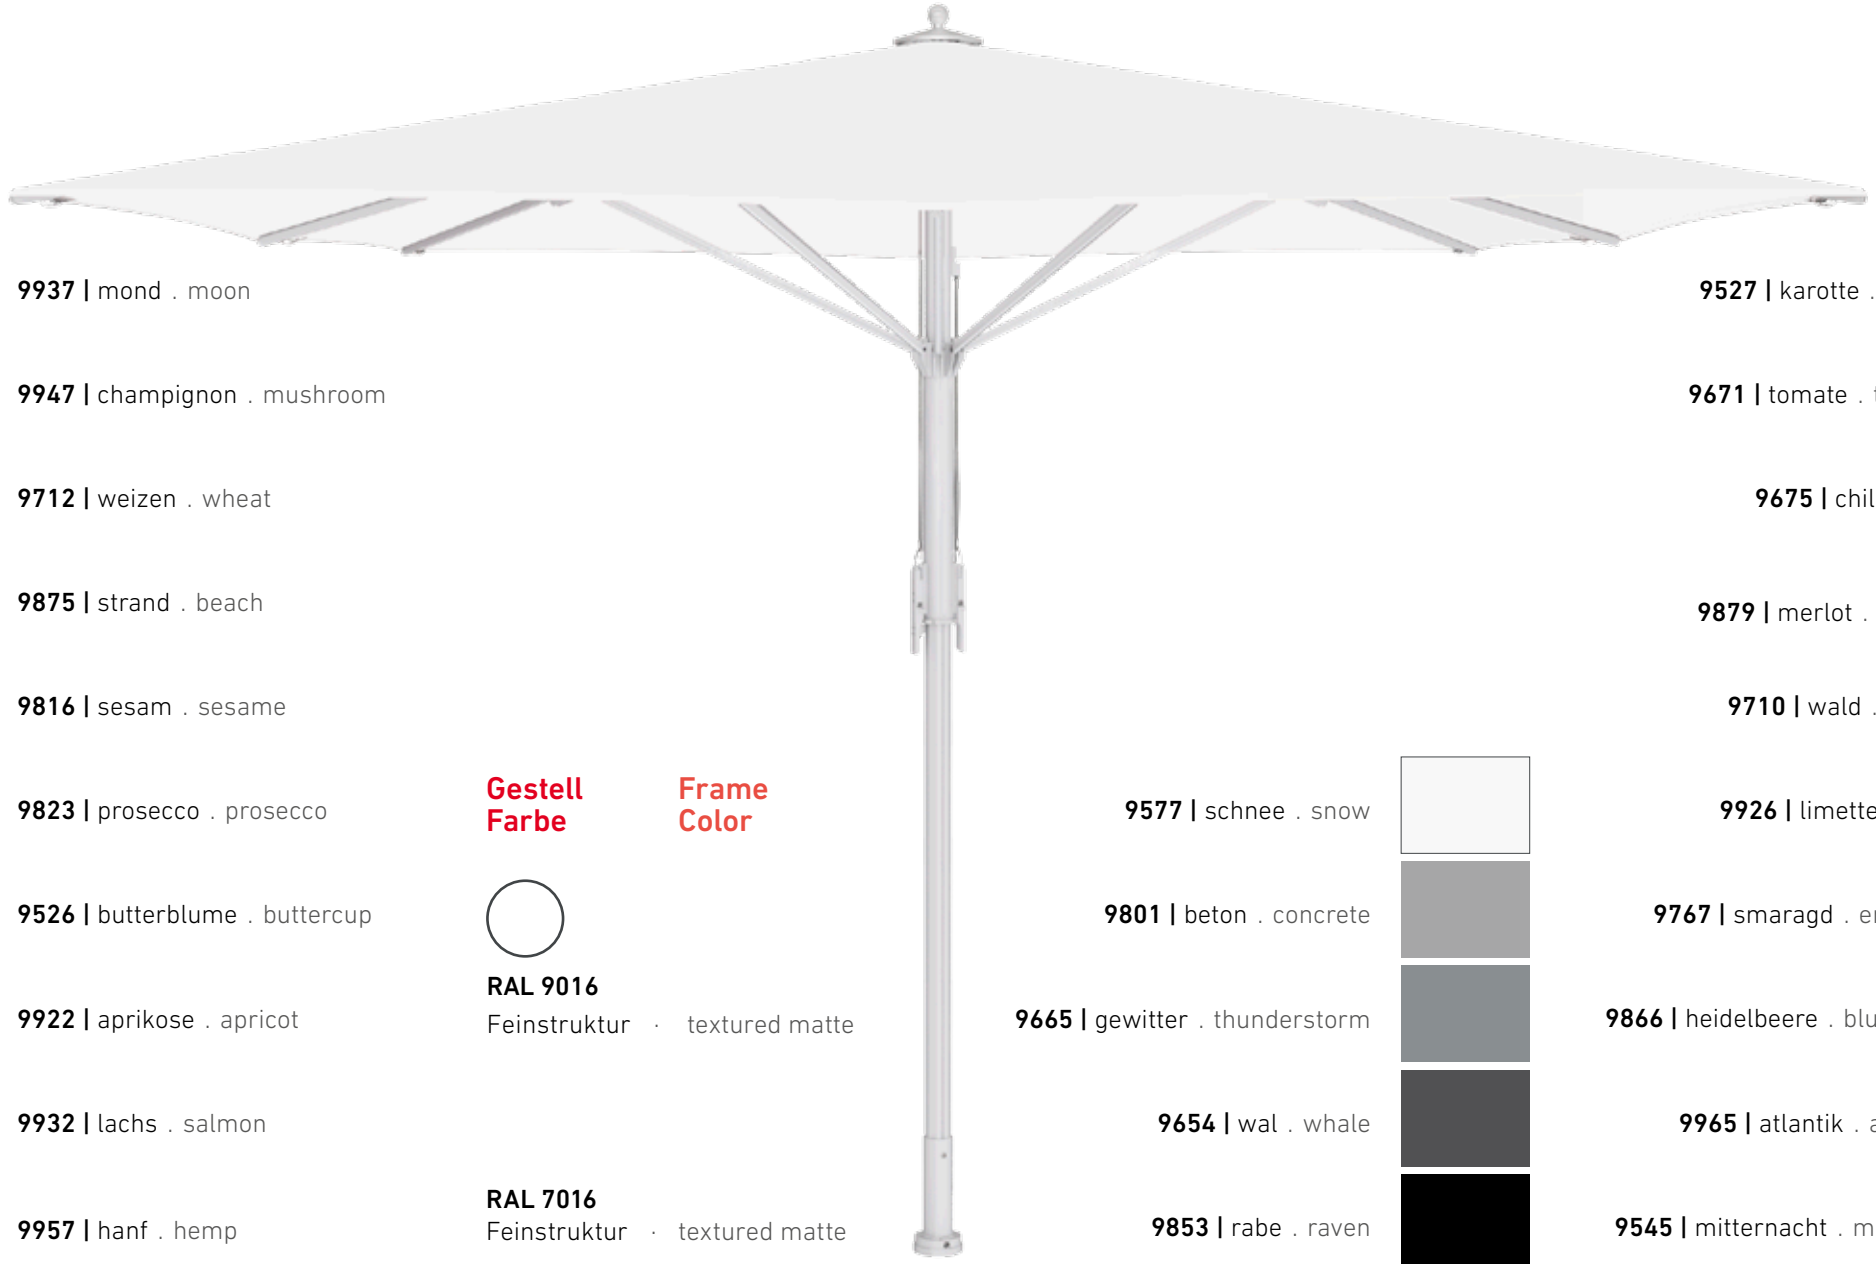

9801 | beton . concrete

9665 | gewitter . thunderstorm

9654 | wal . whale

9853 | rabe . raven

technical information

start

9937 | mond . moon

9947 | champignon . mushroom