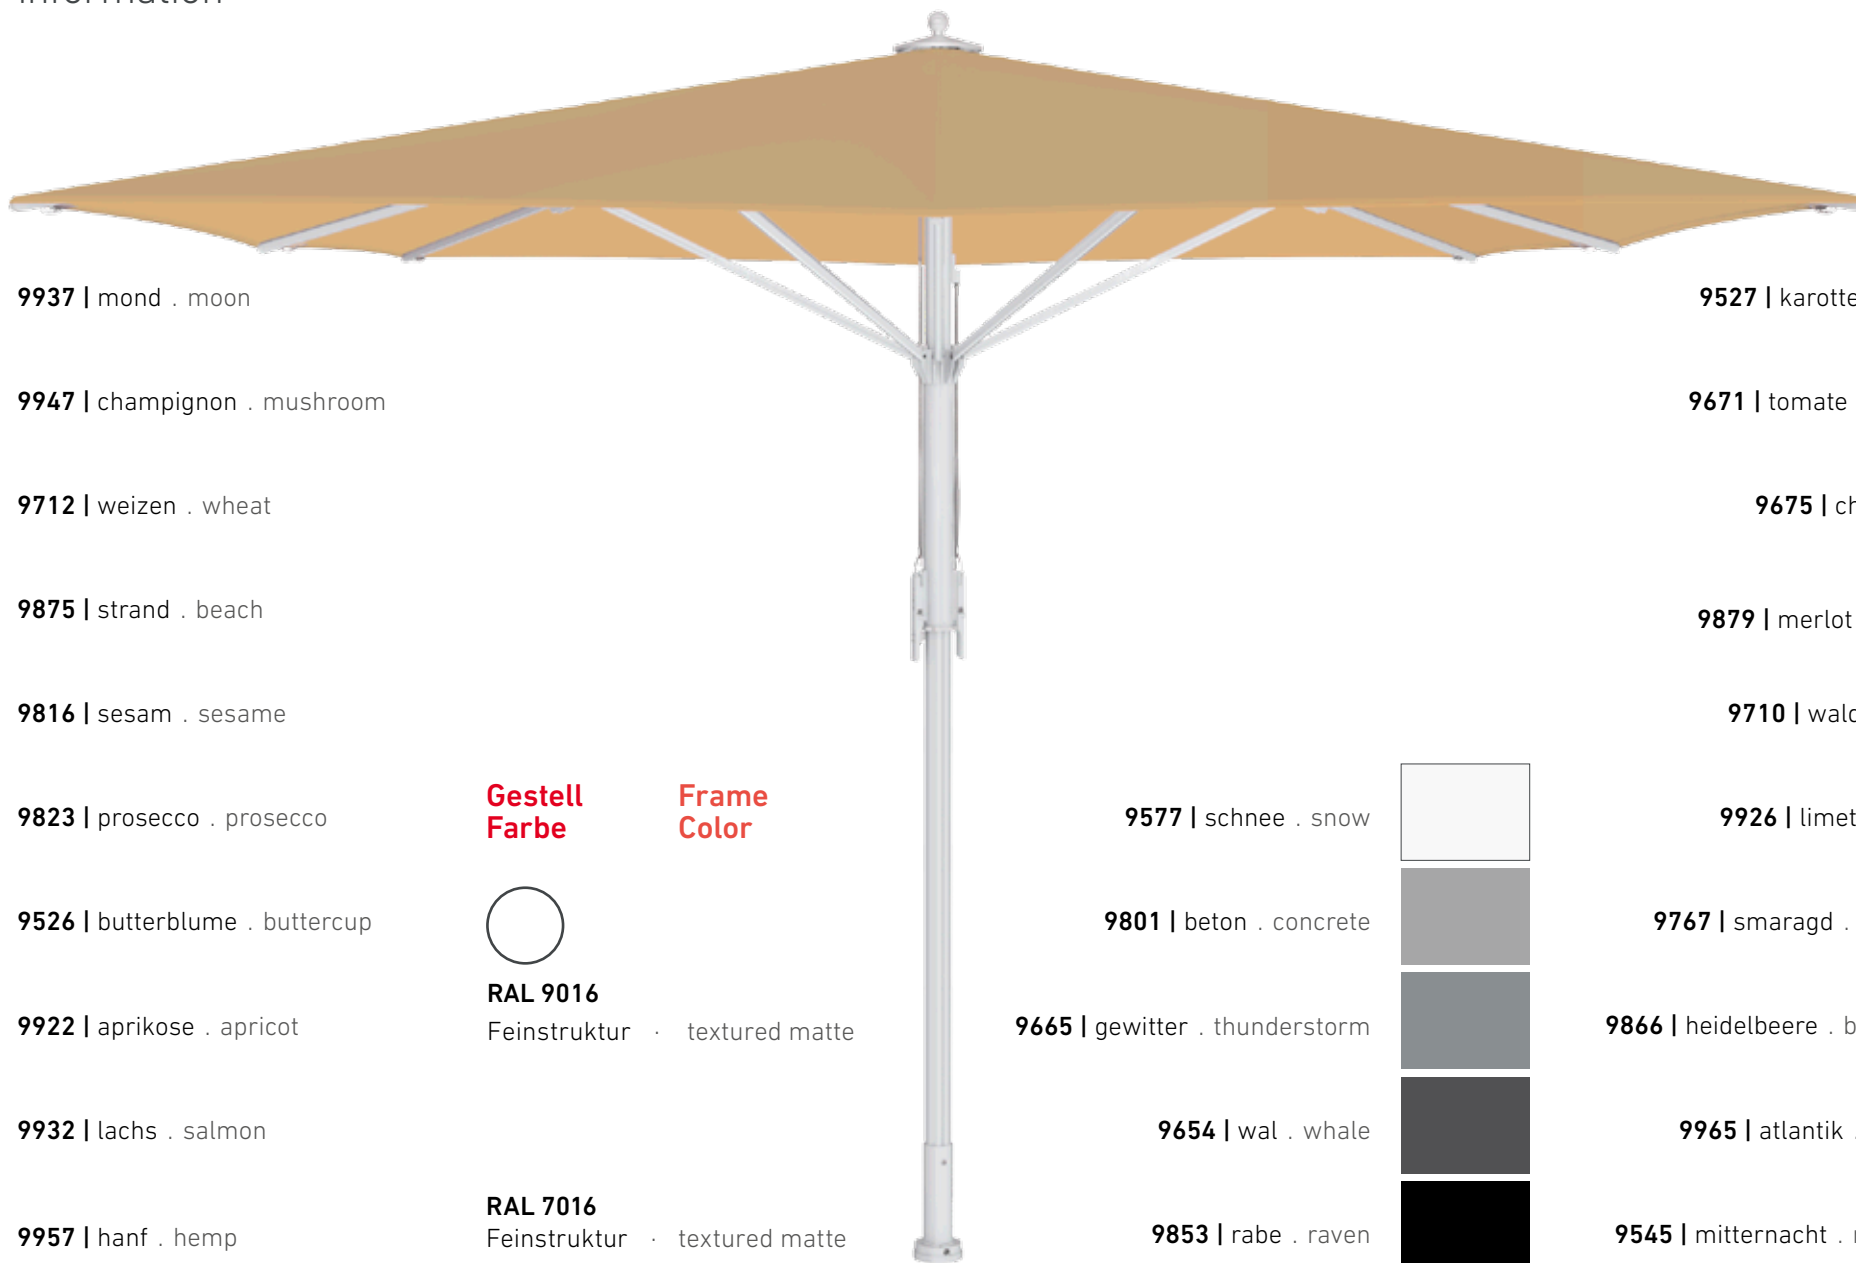

9801 | beton . concrete

9665 | gewitter . thunderstorm

9654 | wal . whale

9853 | rabe . raven

technical information

start

9937 | mond . moon

9947 | champignon . mushroom