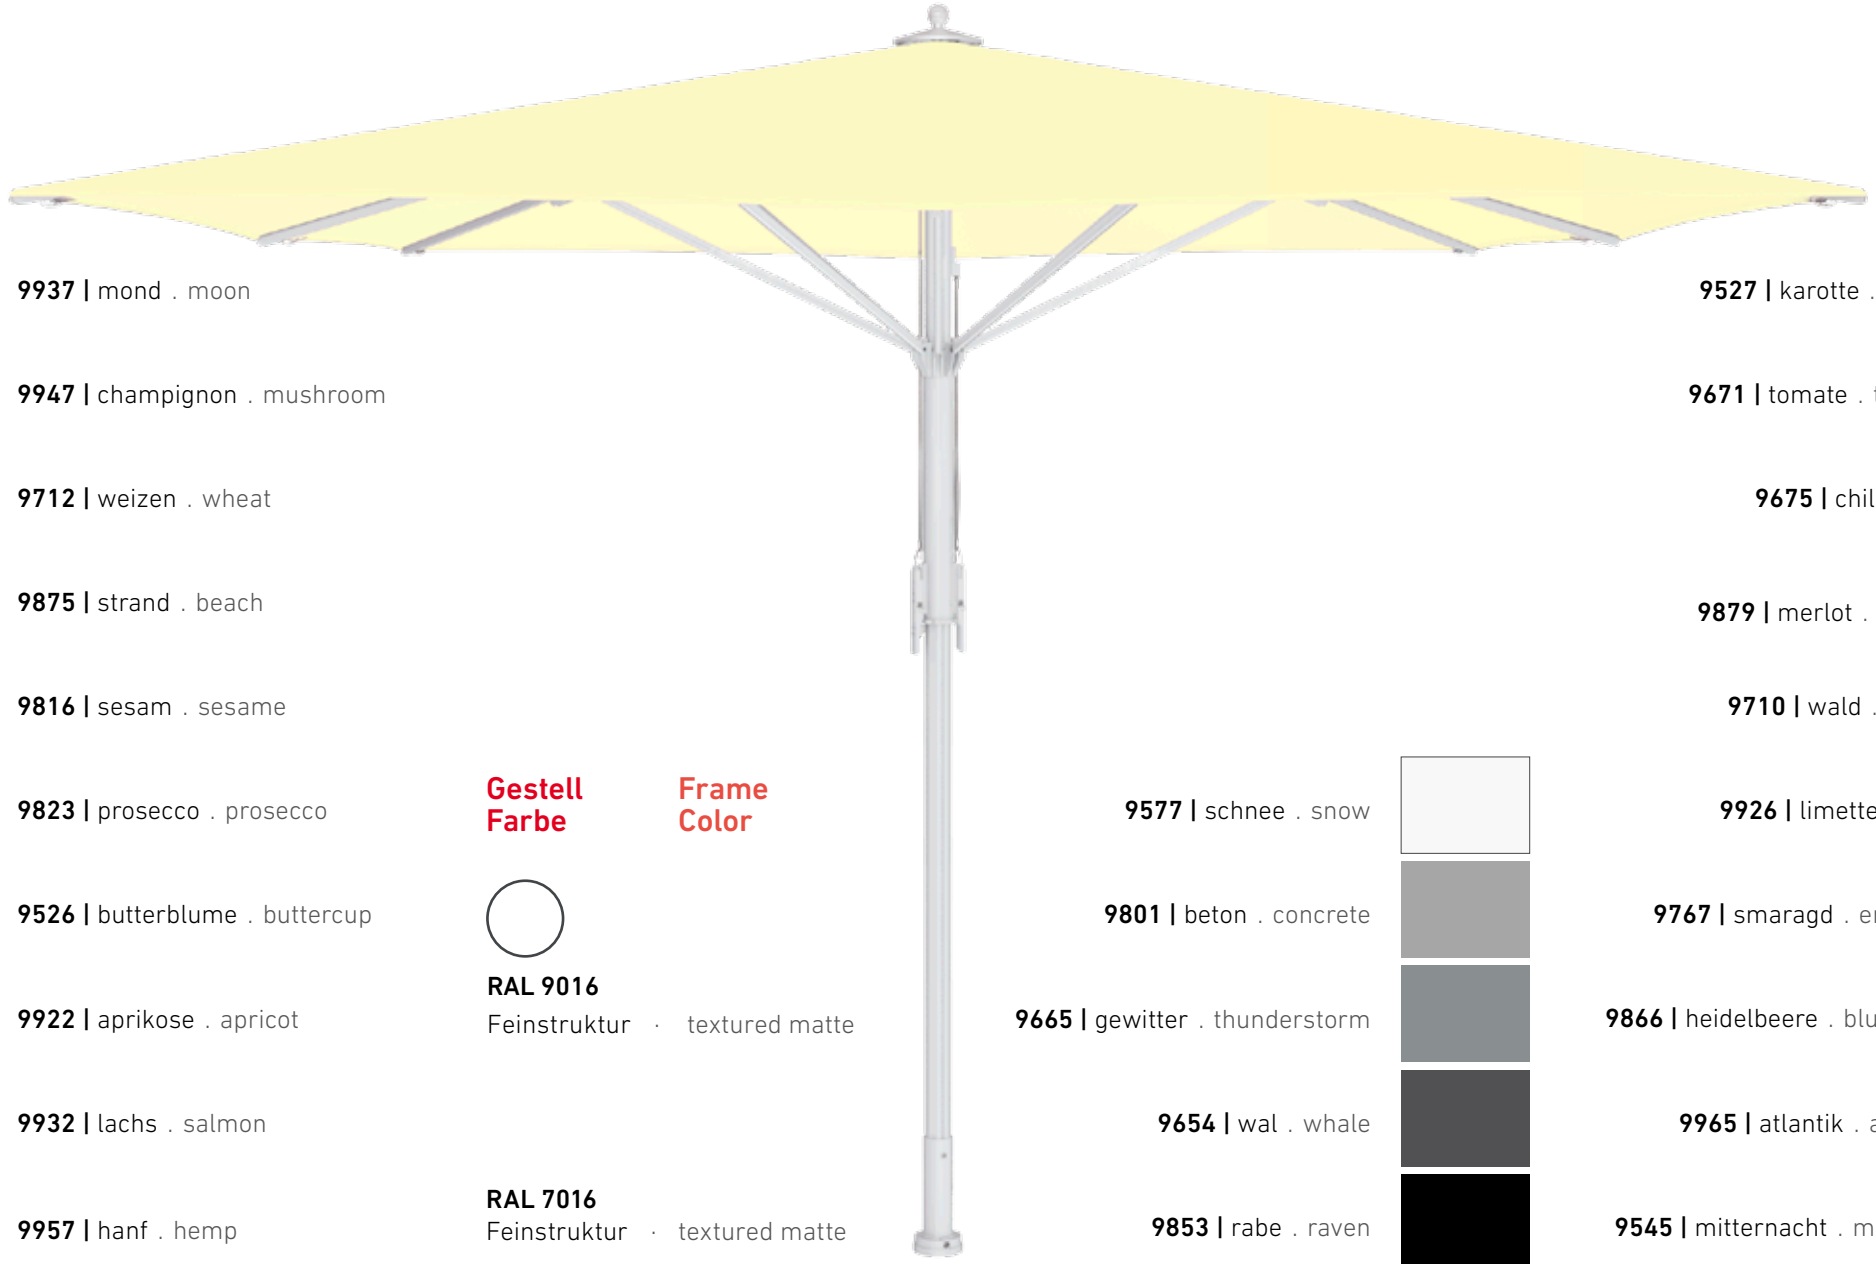

Feinstruktur · textured matte

9577 | schnee . snow

9801 | beton . concrete

9665 | gewitter . thunderstorm

9654 | wal . whale

9853 | rabe . raven

technical information

start