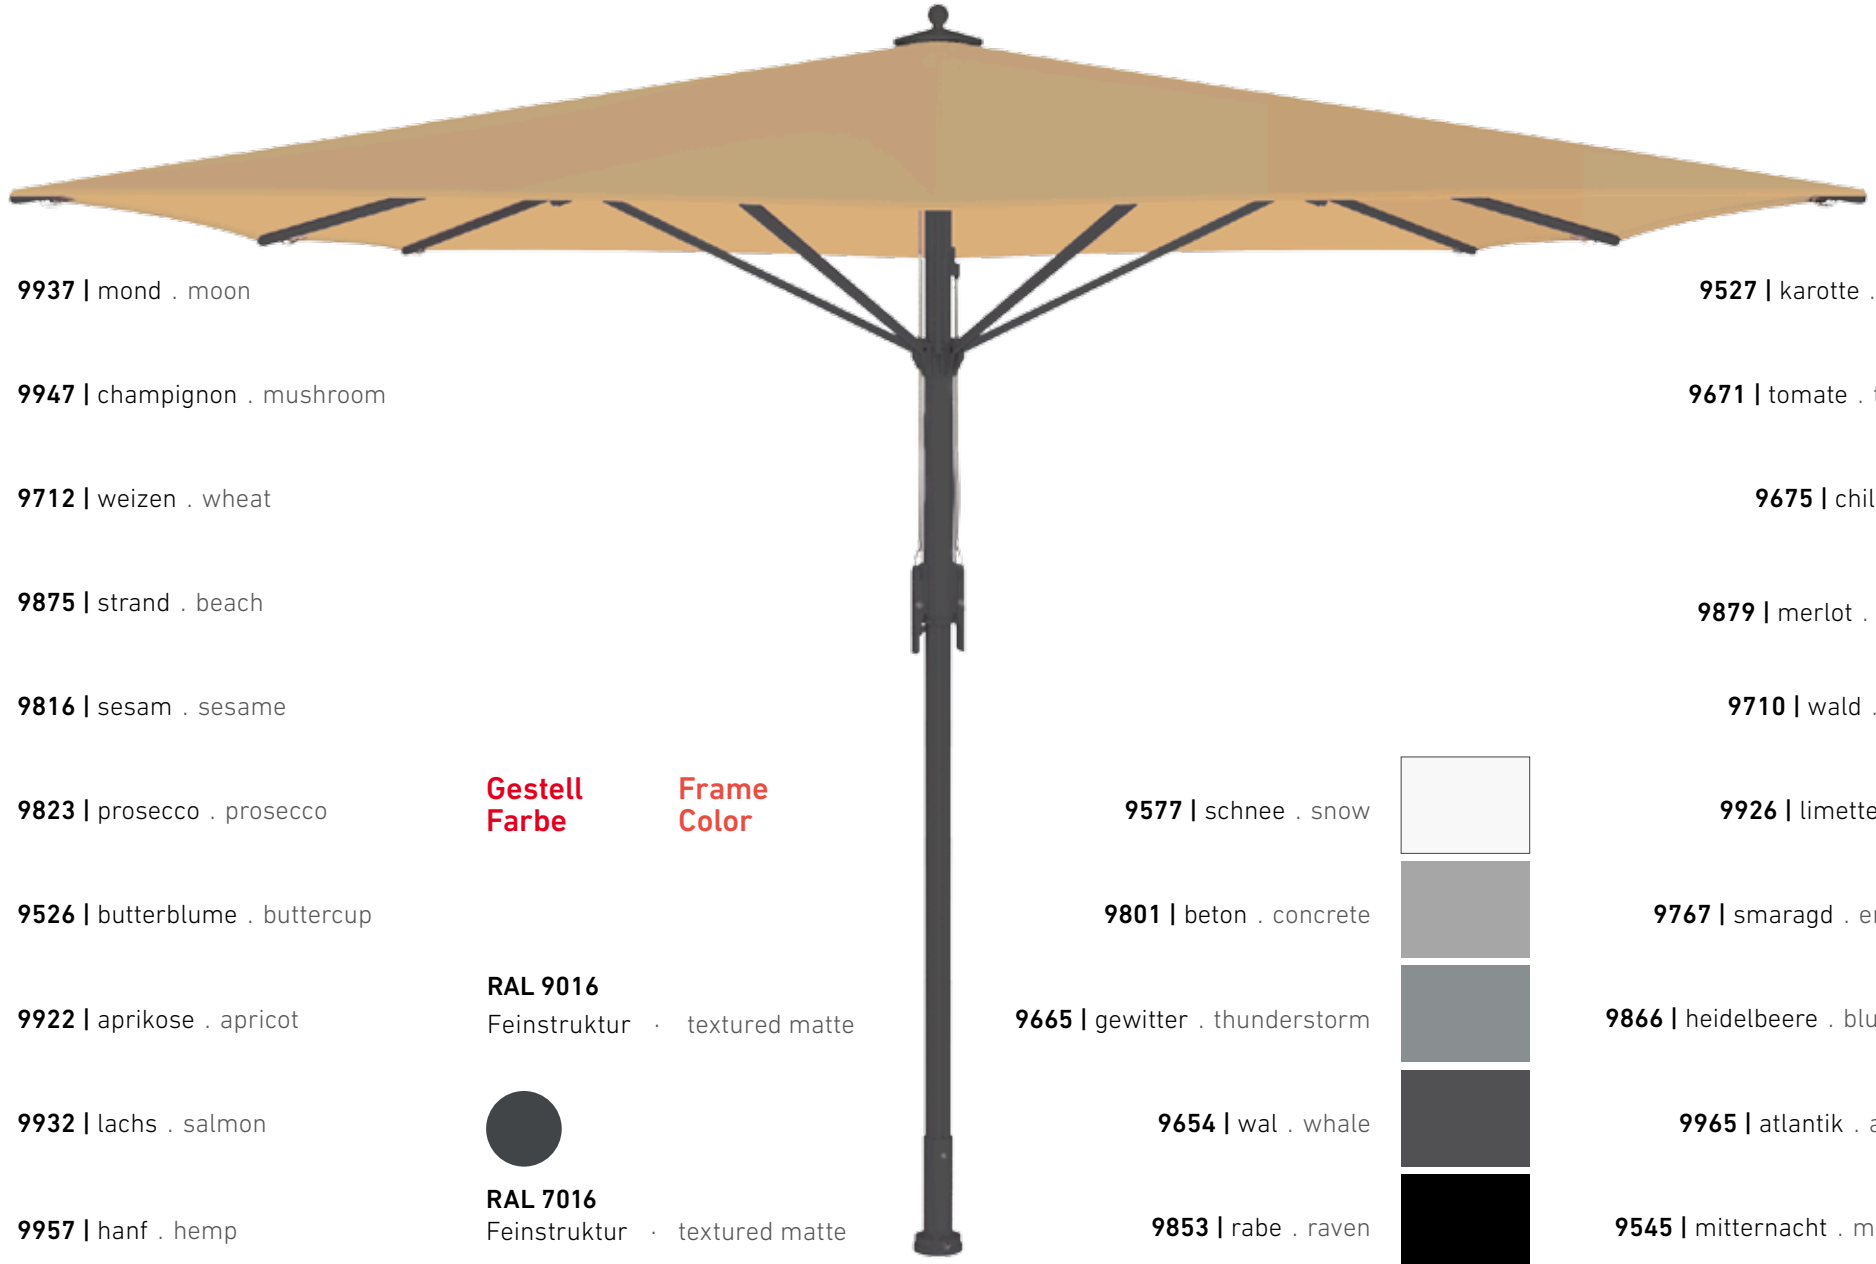

9577 | schnee . snow

9801 | beton . concrete

9665 | gewitter . thunderstorm

9654 | wal . whale

9853 | rabe . raven

technical information

start

9937 | mond . moon