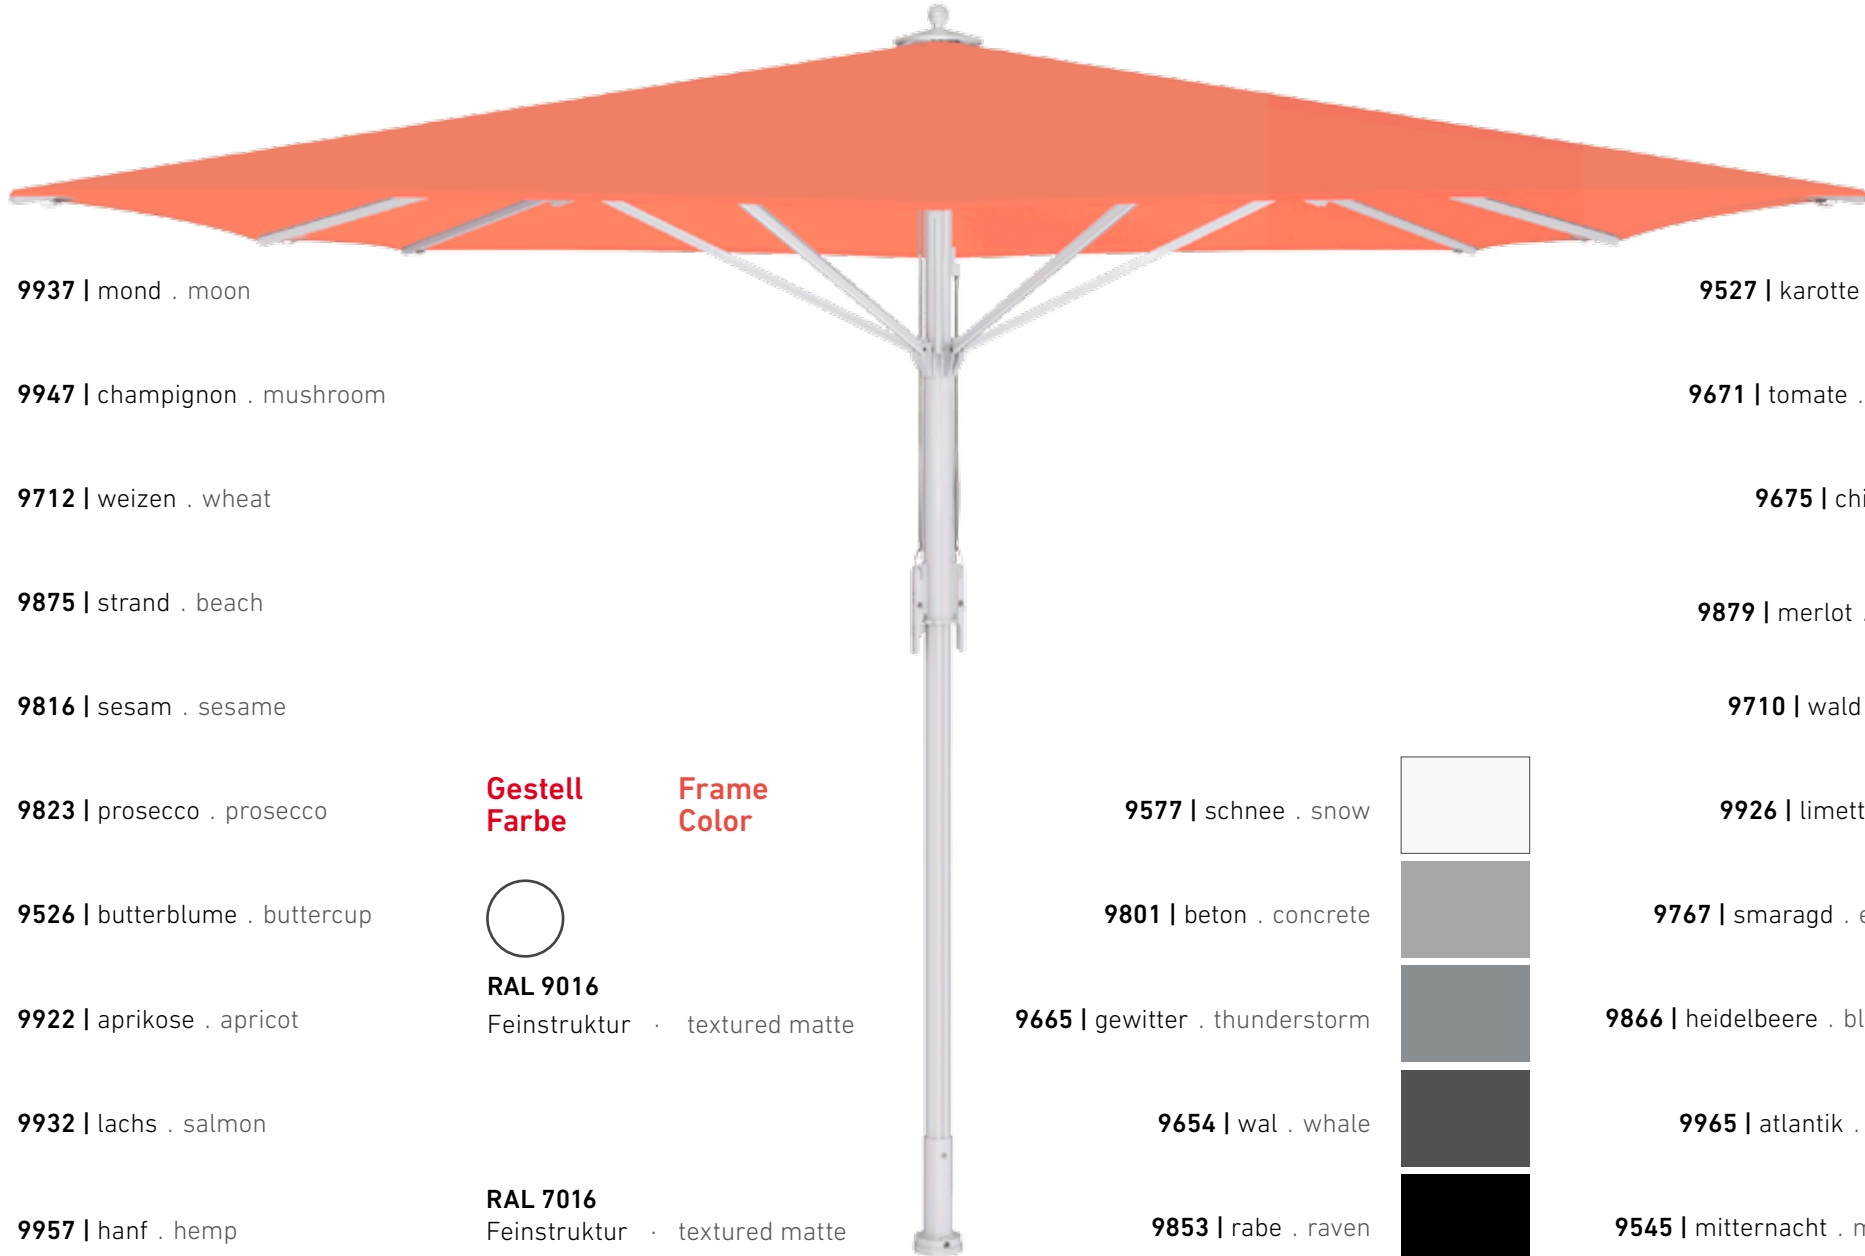

9801 | beton . concrete

9665 | gewitter . thunderstorm

9654 | wal . whale

9853 | rabe . raven

9932 | lachs . salmon

technical information

start

9937 | mond . moon