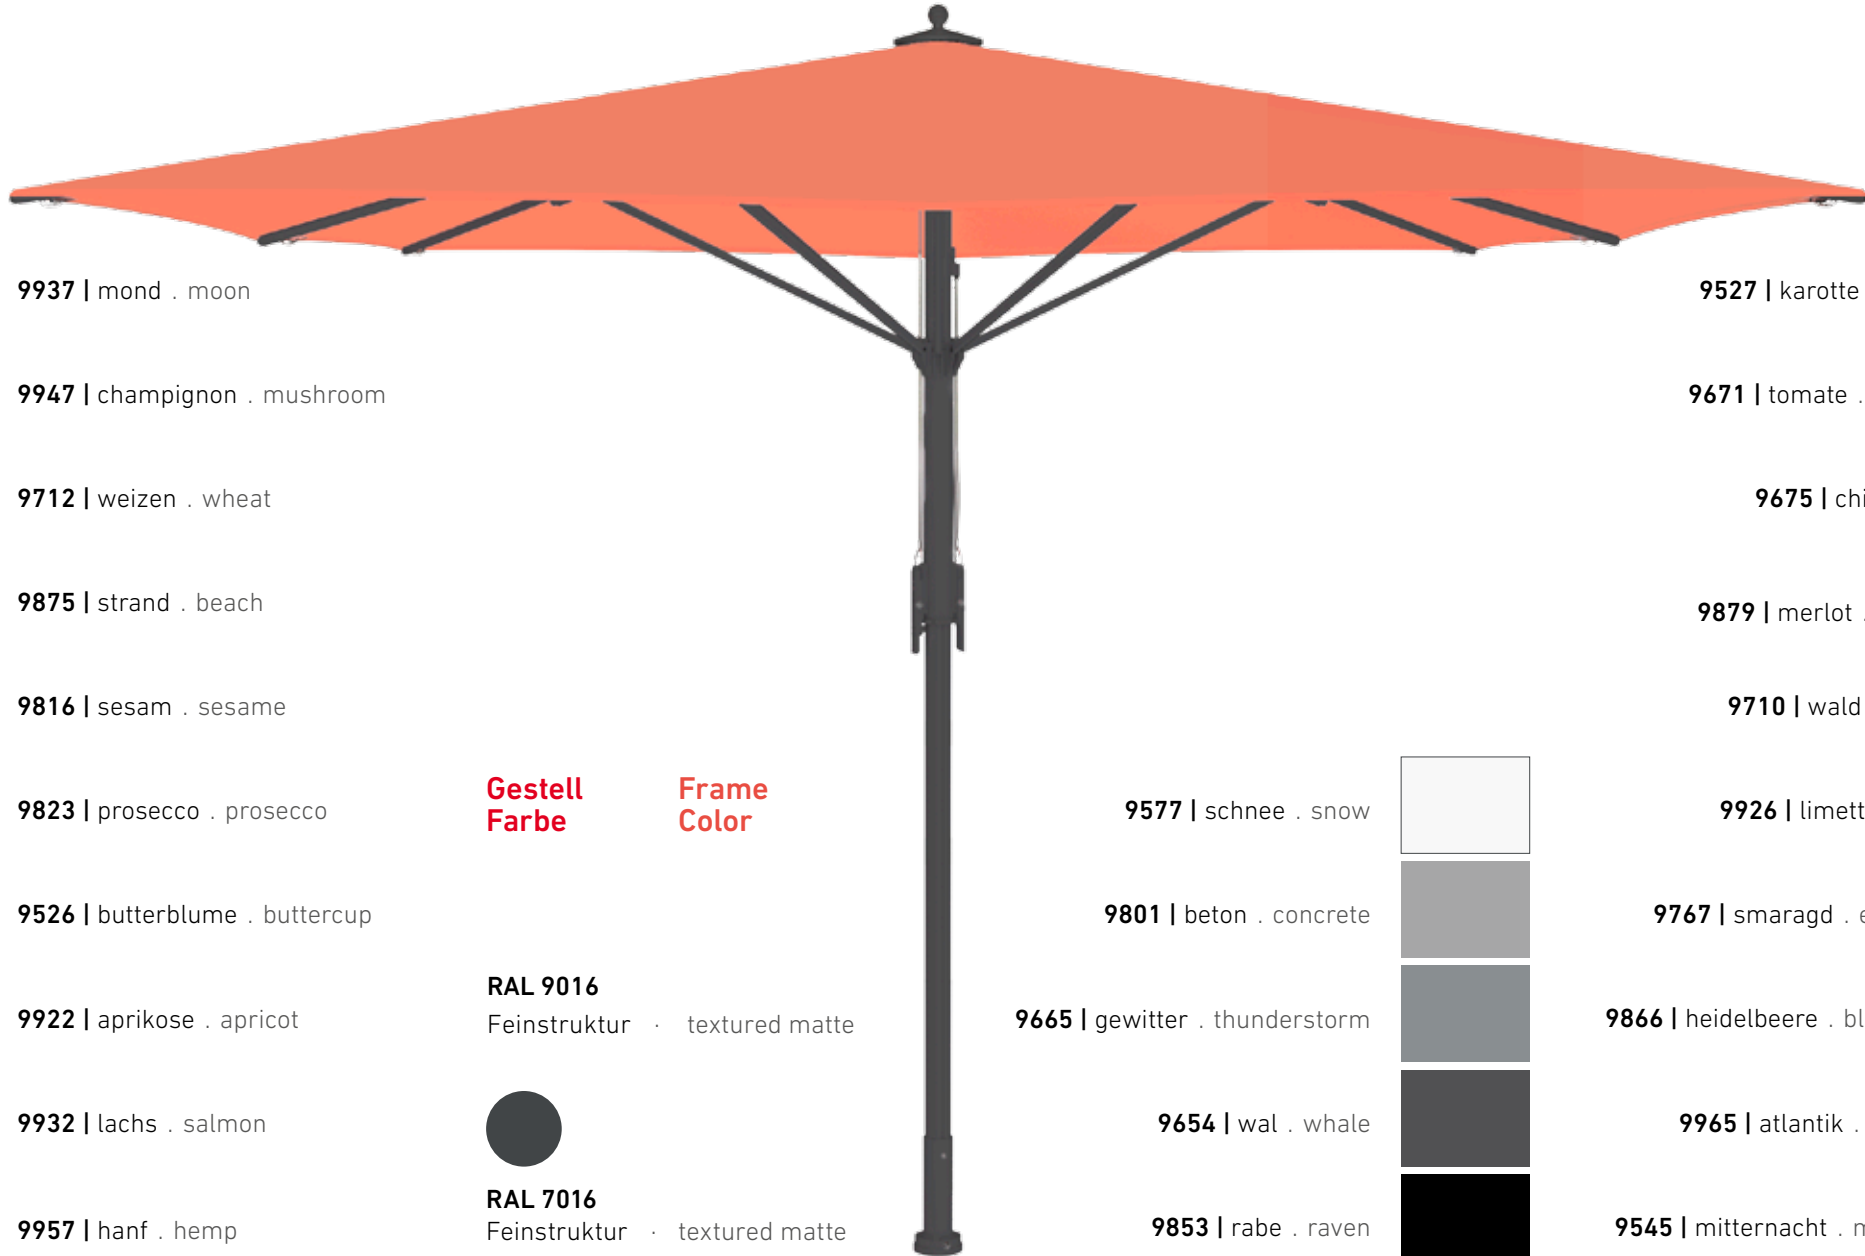

Feinstruktur · textured matte

9577 | schnee . snow

9801 | beton . concrete

9665 | gewitter . thunderstorm

9654 | wal . whale

9853 | rabe . raven

technical information

start